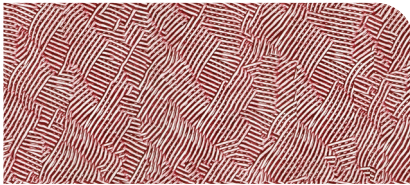

*Patterns are shown for indication purpose

Tools Used : Balloon

*Patterns are shown for indication purpose

BC: Marshmallow Whip 2038

TC: Christmas Holly 2559

RIDGES

Inspired from the majestic mountains, Ridges is distinct and edgy. Its imperfect symmetry makes it a statement piece that can transform your living room, making every first impression of your home a memorable one.

*Patterns are shown for indication purpose

Tools Used : Sponge roller

*Patterns are shown for indication purpose

BC: Winter White 2680
TC: Lolite Stone 4241

Our Evergreen Textures

Crushed Cotton

Mesh

Velvet